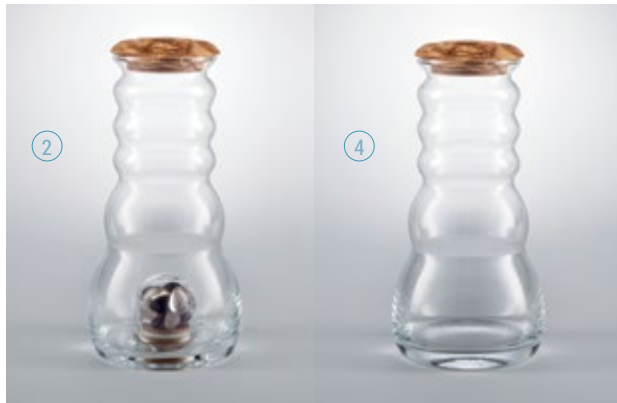

Brochure – Gemstones

Then as now, people trusted in the power of gemstones. According to modern gemstone healing science, minerals are tested in studies and their effects are evaluated. In this brochure, you can read a short summary of their results according to Michael Gienger.

Name	Art. Nr.	RRP
Brochure - Steine können helfen Stone healing according to Michael Gienger.	Art. 2089	6,50 €

GLASSES

You are sure to find your favorite glass with us. We offer four different sizes and shapes and more than 20 variations. What they all have in common is that they are designed according to the proportions of the golden ratio so that you can drink vital and energetically valuable water from them. The water in the glasses has a gentle and soft taste, similar to spring water.

The glasses are also a popular choice as a gift.