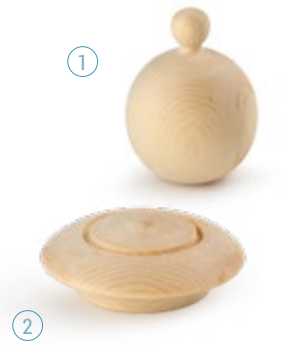

SPARE PARTS

Spare parts for Pinus Cembra water

Name	Art. Nr.	RRP
Swiss stone pine lid for Alladin 1.3 l; approx. 50 mm Ø (1)	Art. 7109	12,90 €
Swiss stone pine lid for Cadus 1 l; approx. 80 mm Ø	Art. 8909	13,50 €
Swiss stone pine lid for Cadus 1.5 l; approx. 85 mm Ø (2)	Art. 8969	15,50 €
Swiss stone pine lid for Universe 10 l; approx. 100 mm Ø	Art. 7309	69,00 €