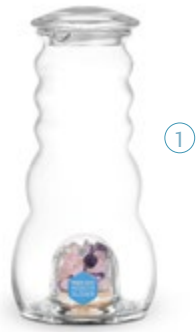

Name	Art. Nr.	RRP
Cadus 1 l with gemstones* (1)	Art. 8900	59,00 €
Cadus 1.5 l with gemstones*	Art. 8960	69,00 €
Cadus 1 l with gemstones* and olive wood lid (2)	Art. 8918	65,00 €
Cadus 1.5 with gemstones* and olive wood lid	Art. 8988	79,00 €
Gemstones Springwater 50 g Amethyst, rose quartz, rock crystal	Art. 2090	10,90 €

* The gemstones amethyst, rose quartz and rock crystal (50 g) are included.