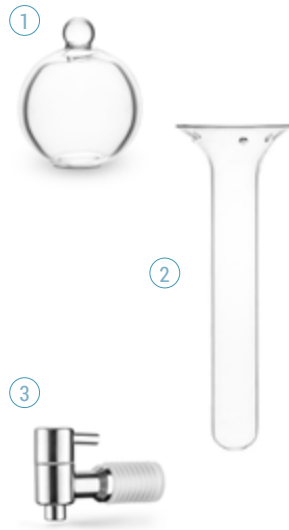

## Spare parts for special edition olive wood

Name	Art. Nr.	RRP
Olive wood lid for Alladin 1.3 l; approx. 50 mm Ø (1)	Art. 7108	14,90 €
Olive wood lid for Cadus 1 l; approx. 80 mm Ø (2)	Art. 8941	17,90 €
Olive wood lid for Cadus 1.5 l; approx. 85 mm Ø	Art. 8968	19,90 €

## Spare parts for drinking bottles

Name	Art. Nr.	RRP
Lid for Lagoena / Thank you, 0.5 + 0.7 l with small opening (1)	Art. 8831	4,90 €
Organic lid for drinking bottles with large opening	Art. 5833	4,90 €
Natural material seal, 2 pieces for Lagoena/ Thank you, 0.5 + 0.7 l	Art. 1216	2,50 €
Replacement bottle without lid for Lagoena, 0.5 l small opening (2)	Art. 8832	14,90 €
Replacement bottle without lid, 0.5 l large opening	Art. 8852	14,90 €
Replacement bottle without lid, 0.5 l large opening	Art. 8853	2,50 €

## Spare parts for carafes and sprayers

Name	Art. Nr.	RRP
Scented stopper for wine carafe, wine glasses	Art. 4201*	11,90 €
Crown plug for Alladin; approx. 50 mm Ø (1)	Art. 7101	10,90 €
Crown stopper for Alladin gold knob; approx. 50 mm Ø	Art. 7111	21,90 €
Crown plug for Alladin Family; approx. 60 mm Ø	Art. 7201	16,90 €
Crown plugs for Universe; approx. 100 mm Ø (1)	Art. 7301	59,00 €
Glass insert for Universe (2)	Art. 7302	40,00 €
Replacement tap (stainless steel) for Universe / Beauty (3)	Art. 7304	35,00 €
Sealing sleeve for tap Universe / Beauty	Art. 7305	4,50 €
Crown plugs for Beauty; approx. 80 mm Ø	Art. 7401	49,00 €
Glass insert for Beauty	Art. 7402	30,00 €