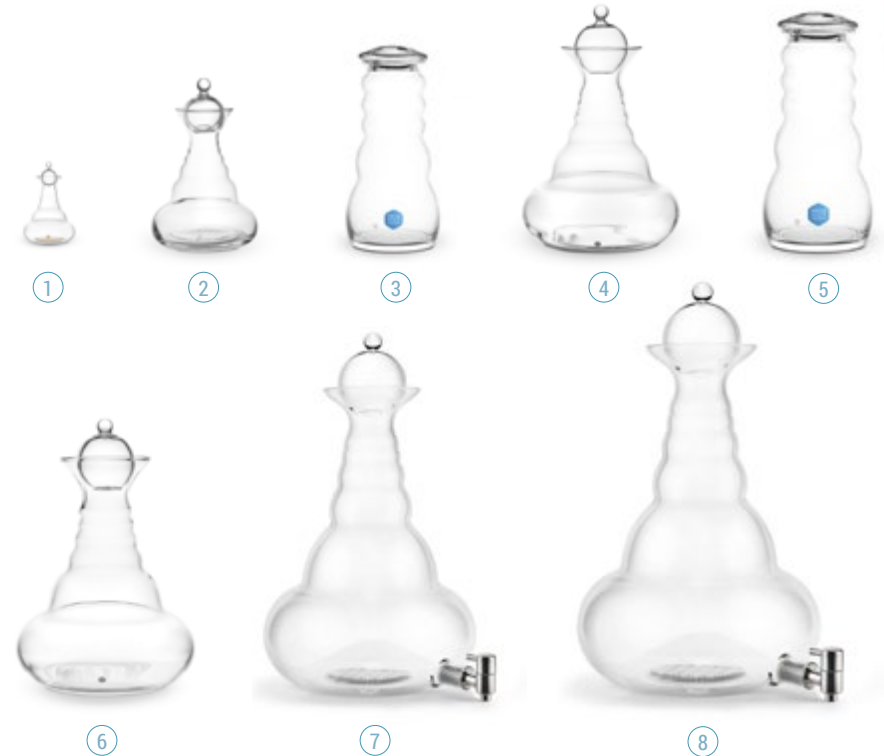

$$1+1=2, 1+2=3, 2+3=5, 3+5=8, 5+8=13, 8+13=21, \\ 21+34=55, 34+55=89, 55+89=144, \dots$$

Fibonacci sequence

$$34:21=1,62, 55:34=1,62, 89+55=1,62$$

The ratio between two consecutive numbers in the Fibonacci sequence is always 1.62, which corresponds to the golden ratio.

# CARAFES AND JUGS

Carafes and jugs are designed according to the proportions of the golden ratio, which gives structure to the water and improves its taste. As we humans are different and have different needs, **you can choose from eight different sizes.**